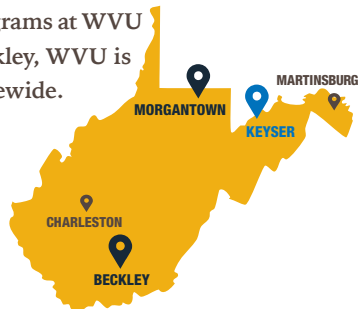

WVU POTOMAC STATE COLLEGE

Attending WVU Keyser is a smart way to launch your WVU career. It means you earn the same WVU degree on our Keyser campus as you would at our flagship campus in Morgantown. From two-year to four-year degrees, you can major in everything from sustainable agriculture entrepreneurship to business administration to nursing. You can also continue your education on any of our other campuses easily with a change of campus form.

DID YOU KNOW?

All WVU Keyser classes are taught by faculty.

THE WVU SYSTEM

The West Virginia University System includes three campuses united by a single mission: to provide a quality education. From the life-changing research of our R1-designated flagship campus in Morgantown to the caring, student-centered focus of WVU Keyser to the technology-intensive programs at WVU Beckley, WVU is statewide.

READY TO APPLY?

Go to admissions.wvutech.edu/apply.

WVU BECKLEY AT A GLANCE.

1,700
STUDENTS

35+
MAJORS

85% FROM WEST VIRGINIA | **15%** OUT-OF-STATE STUDENTS

54% MALES
46% FEMALES

20,000
MEMBER ALUMNI NETWORK

170 miles SOUTH OF WVU MORGANTOWN (3-HOUR DRIVE)

IMPORTANT CODES

ACT 4536	TOEFL 5920
SAT 5902	FAFSA 003827

WATCH AND LEARN